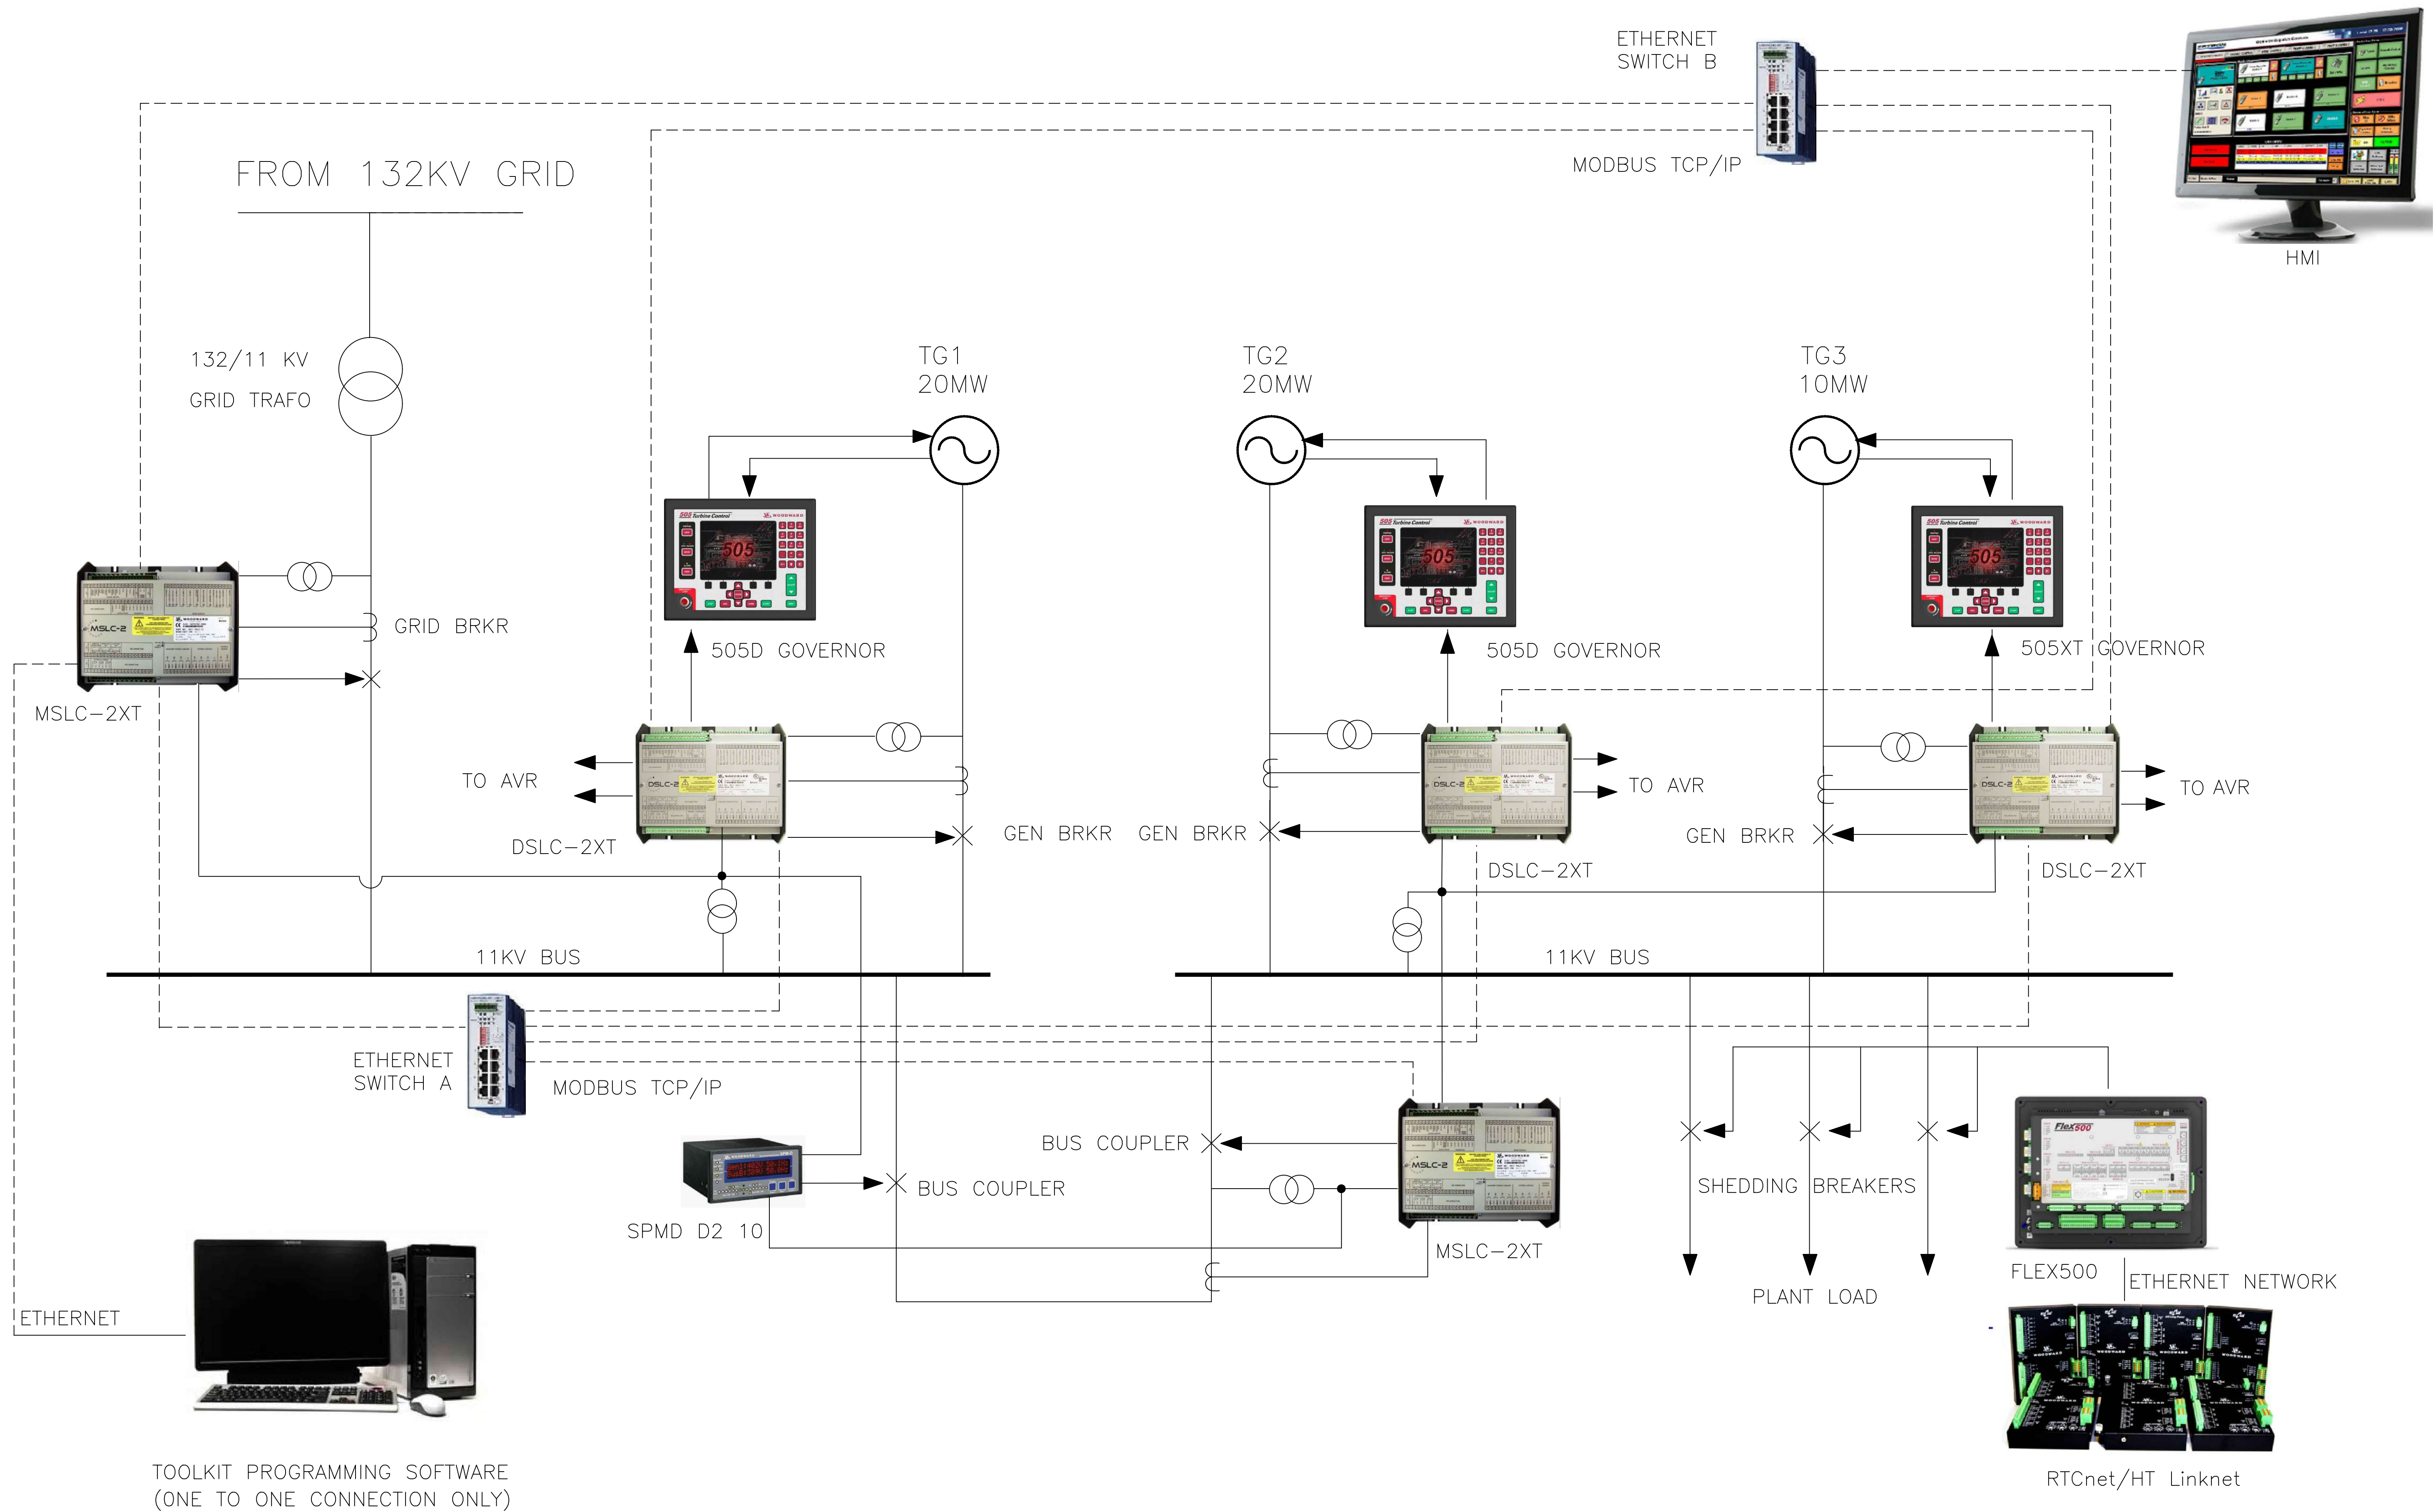

INTEGRATED LOAD MANAGEMENT SYSTEM

TOOLKIT PROGRAMMING SOFTWARE
(ONE TO ONE CONNECTION ONLY)